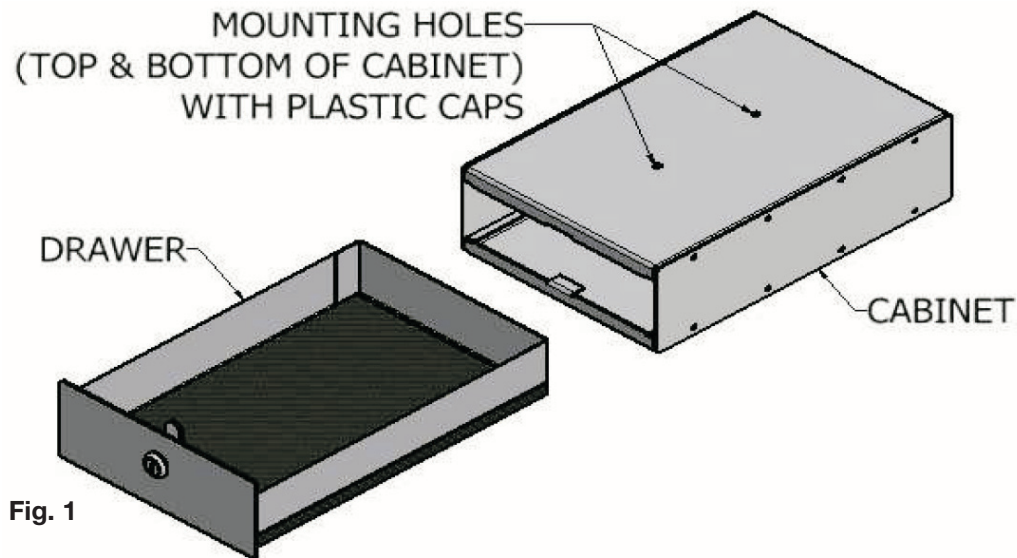

TUFLOC

INSTALLATION INSTRUCTIONS

Mini TufBox

Congratulations and thank you for your recent purchase of the TUFLOC TufBox. Esmet has designed and manufactured the highest quality products for over sixty-five years and we are confident that you will be a satisfied Tufloc product owner.

This manual includes simple step-by-step instructions to install, operate and maintain your Mini TufBox. Please contact the factory if you have any installation or operation questions.

Installation

Prior to installation, make sure the box will fit in its intended space. Because of the unlimited number of applications and mounting surfaces, hardware is not included.

1. Remove the plastic caps from the top and bottom of the TufBox. Unlock drawer and remove it from cabinet. (See Fig. 1)
2. Mounting holes are located on the top and bottom of the cabinet. Place the cabinet in its intended position. Use the mounting holes as templates to mark where the 1/8" pilot holes should be drilled. Using (2) 1/4" diameter fasteners and washers, mount the TufBox using the two holes located on the cabinet. You will drill the pilot holes and fasten the cabinet by putting the drill and screwdriver through the holes on the opposite side of the cabinet.
3. After the cabinet has been secured to its intended location, place the drawer back into the cabinet and replace the plastic caps on the cabinet.